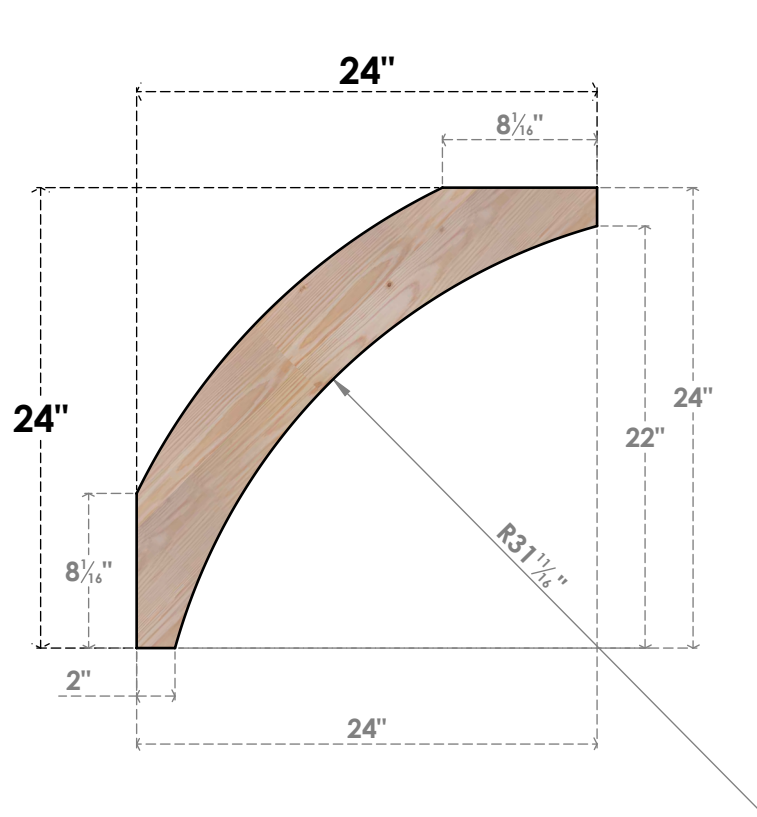

BRC04X24X24THR00SDF

3 1/2"W X 24"D X 24"H THORTON SMOOTH BRACE, DOUGLAS FIR

SIDE

FRONT

EKENA MILLWORK
 2300 WEST MAIN ST.
 CLARKSVILLE, TX 75426
 TOLL FREE: 866-607-0453
 WWW.EKENAMILLWORK.COM

NOTES

1. INSTALLATION TO BE COMPLETED IN ACCORDANCE WITH MANUFACTURER'S SPECIFICATIONS.
2. DRAWING MAY NOT BE TO SCALE
3. THIS DRAWING IS INTENDED FOR DESIGN AND PLANNING PURPOSES ONLY.
4. ALL INFORMATION CONTAINED HEREIN WAS CURRENT AT THE TIME OF DEVELOPMENT BUT MUST BE REVIEWED AND APPROVED BY THE PRODUCT MANUFACTURER TO BE CONSIDERED ACCURATE.
5. PRODUCTS ARE NOT KILN DRIED. THIS ITEM IS UNIQUE AND WILL CONTAIN THE NATURAL VARIATIONS THAT THE WOOD SPECIES OFFERS. THIS MAY RESULT IN VARIATIONS UP TO 1/4"