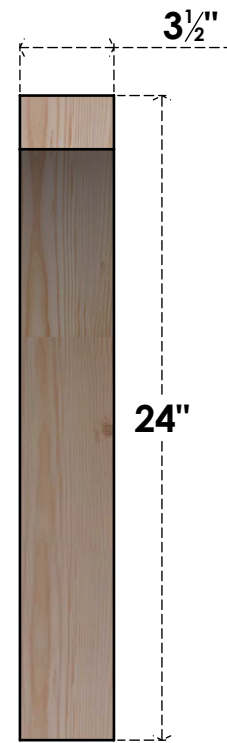

BRC04X24X24THR00SDF

3 1/2"W X 24"D X 24"H THORTON SMOOTH BRACE, DOUGLAS FIR

SIDE

FRONT

EKENA MILLWORK
 2300 WEST MAIN ST.
 CLARKSVILLE, TX 75426
 TOLL FREE: 866-607-0453
 WWW.EKENAMILLWORK.COM

NOTES

1. INSTALLATION TO BE COMPLETED IN ACCORDANCE WITH MANUFACTURER'S SPECIFICATIONS.
2. DRAWING MAY NOT BE TO SCALE
3. THIS DRAWING IS INTENDED FOR DESIGN AND PLANNING PURPOSES ONLY.
4. ALL INFORMATION CONTAINED HEREIN WAS CURRENT AT THE TIME OF DEVELOPMENT BUT MUST BE REVIEWED AND APPROVED BY THE PRODUCT MANUFACTURER TO BE CONSIDERED ACCURATE.
5. PRODUCTS ARE NOT KILN DRIED. THIS ITEM IS UNIQUE AND WILL CONTAIN THE NATURAL VARIATIONS THAT THE WOOD SPECIES OFFERS. THIS MAY RESULT IN VARIATIONS UP TO 1/4"